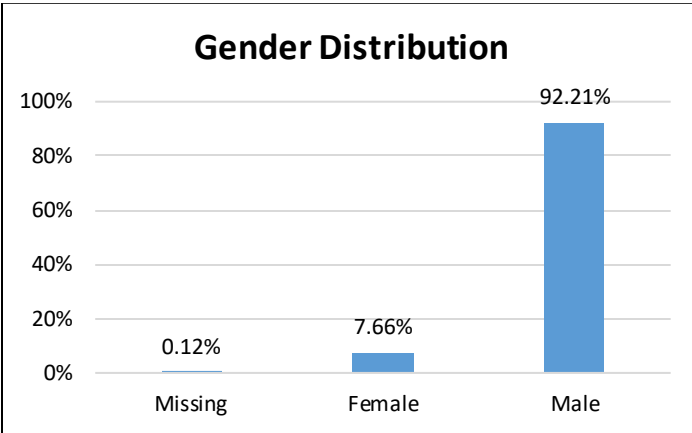

Pretrial Services Weekly Report

Electronic Monitoring Population Demographics 6/17/2022

Radio Frequency Monitoring (RF) population:	822
GPS Monitoring population:	864

Radio Frequency Monitoring